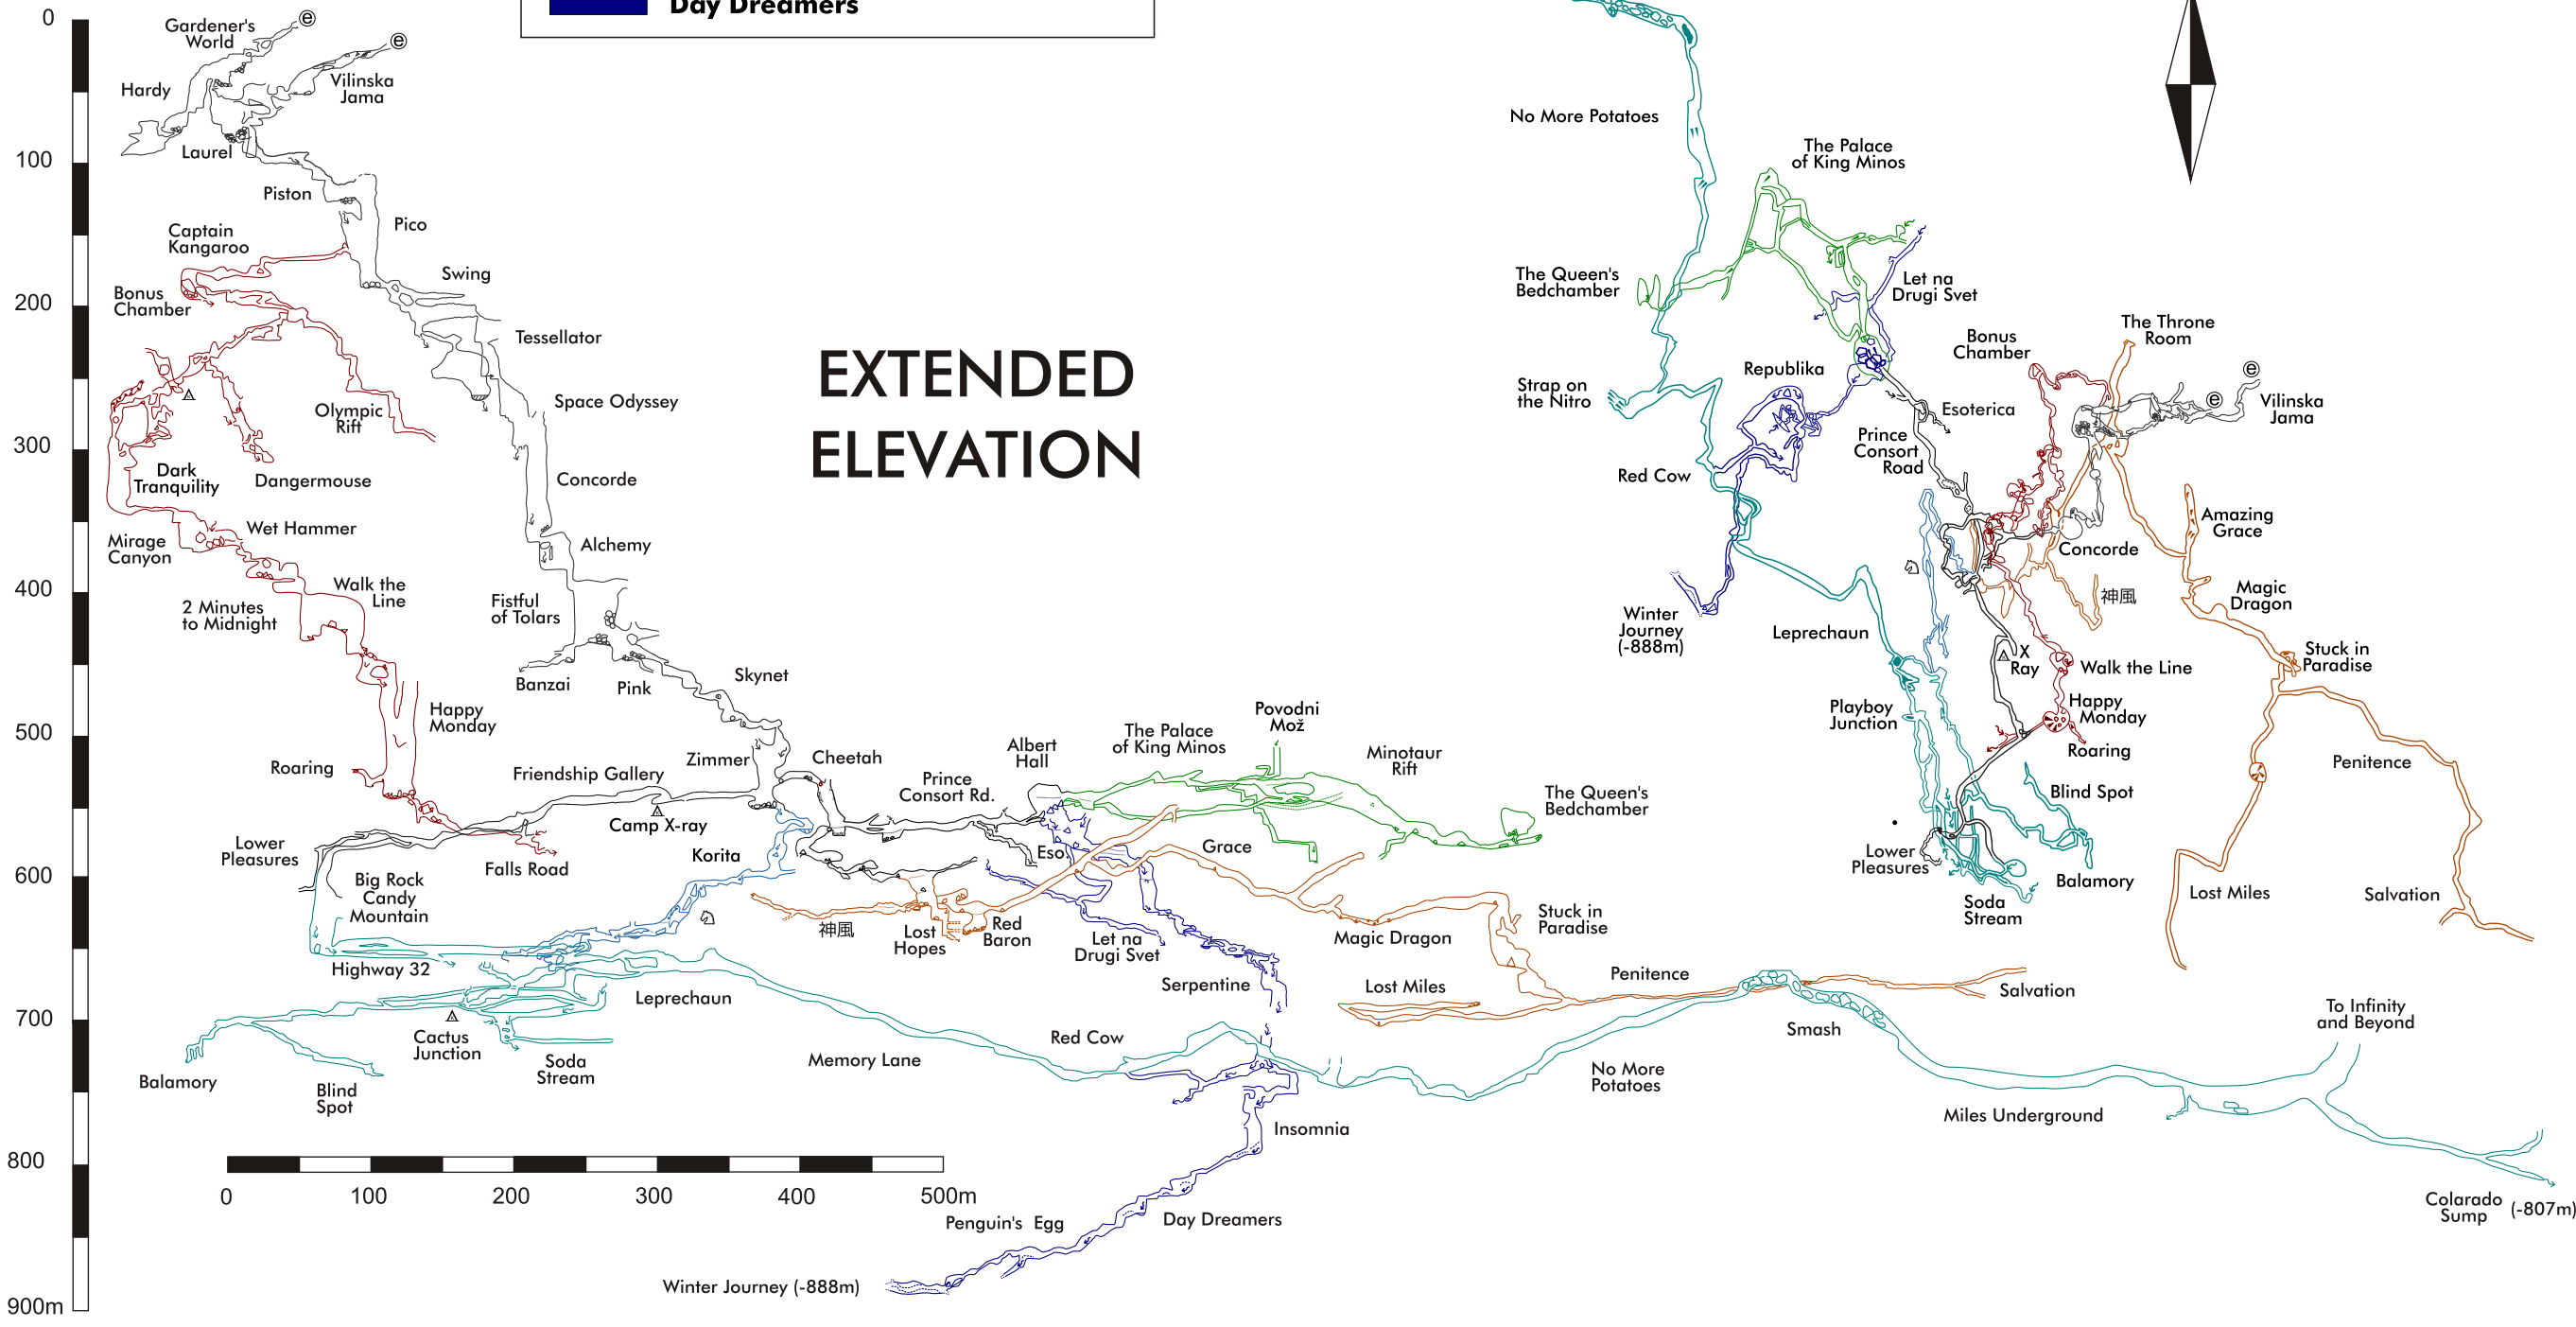

VRTNARIJA

Tolmin, Julian Alps, Slovenia
Altitude 1794m
Depth 888m, Length 11025m
Location 540510 / 512398

Drawn by ICCC/JSPDT 2011
Surveyed to BCRA Grade 4-5B
Exploration 2000-2011

- █ Entrance Series to Fistful
- █ Captain Kangaroo
- █ Friendship Gallery / Consort
- █ Palace of King Minos
- █ Tolminska Korita
- █ Kamikaze / Stuck in Paradise
- █ The Serpentine / Let na Drugi Svet
- █ Deep 2003/2004 Extensions
- █ Day Dreamers

EXTENDED ELEVATION

PLAN