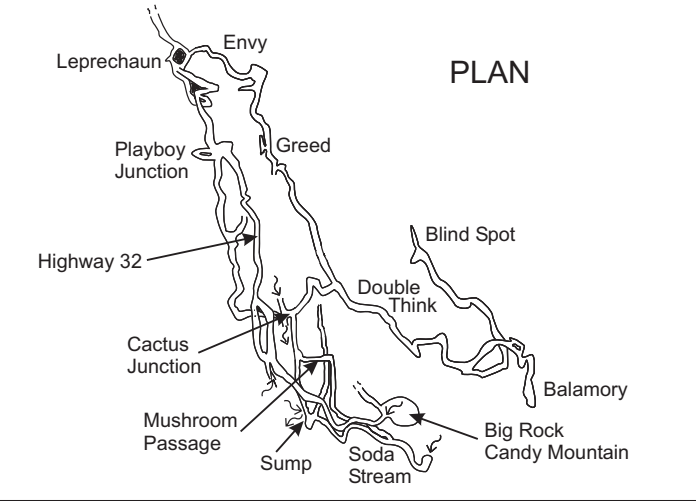

Gardeners' World

Tolmin, Julian Alps, Slovenia
 Altitude 1794m
 Depth 802m, Length 4580m
 Location 540510 / 512398

Drawn by ICCG/JSPDT 2004
 Surveyed to BCRA Grade 4B
 Exploration 2001-2004

PLAN

DETAIL VIEW AROUND CACTUS JUNCTION

EXTENDED ELEVATION

PLAN

-802m