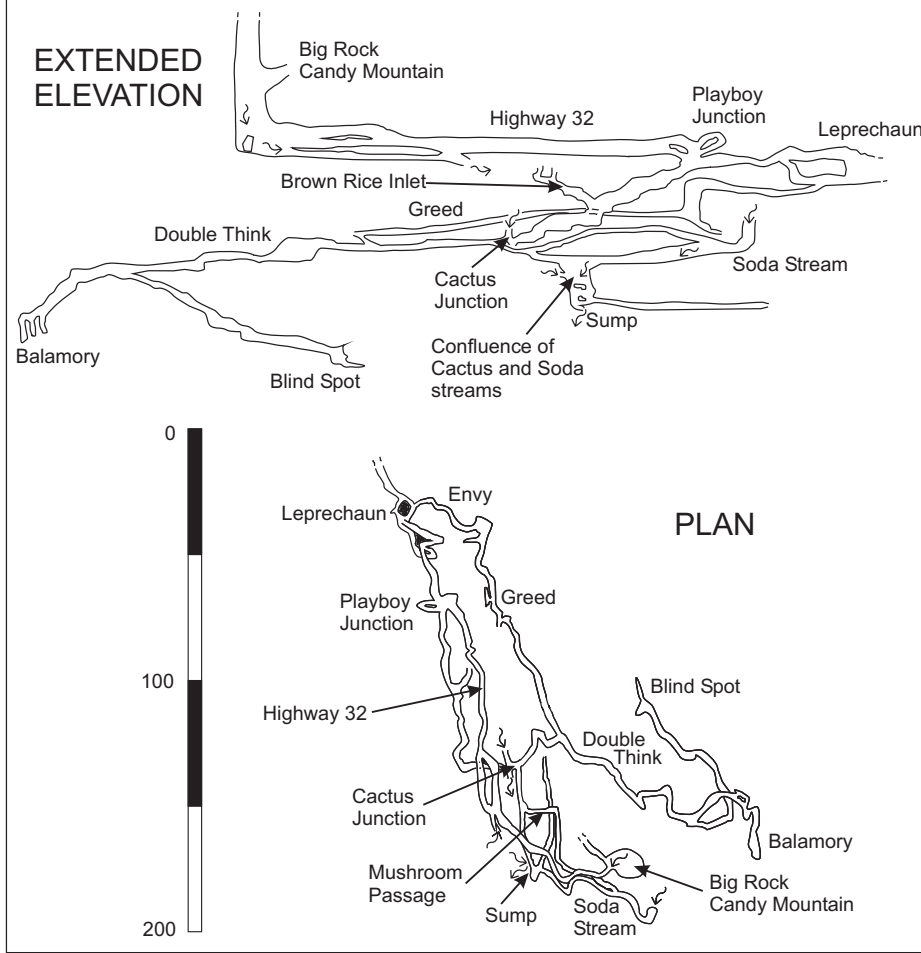

Gardeners' World

Tolmin, Julian Alps, Slovenia
 Altitude 1794m
 Depth 802m, Length 4580m
 Location 540510 / 512398

Drawn by ICCG/JSPDT 2004
 Surveyed to BCRA Grade 4B
 Exploration 2001-2004

PLAN

DETAIL VIEW AROUND CACTUS JUNCTION

EXTENDED ELEVATION

PLAN

-802m