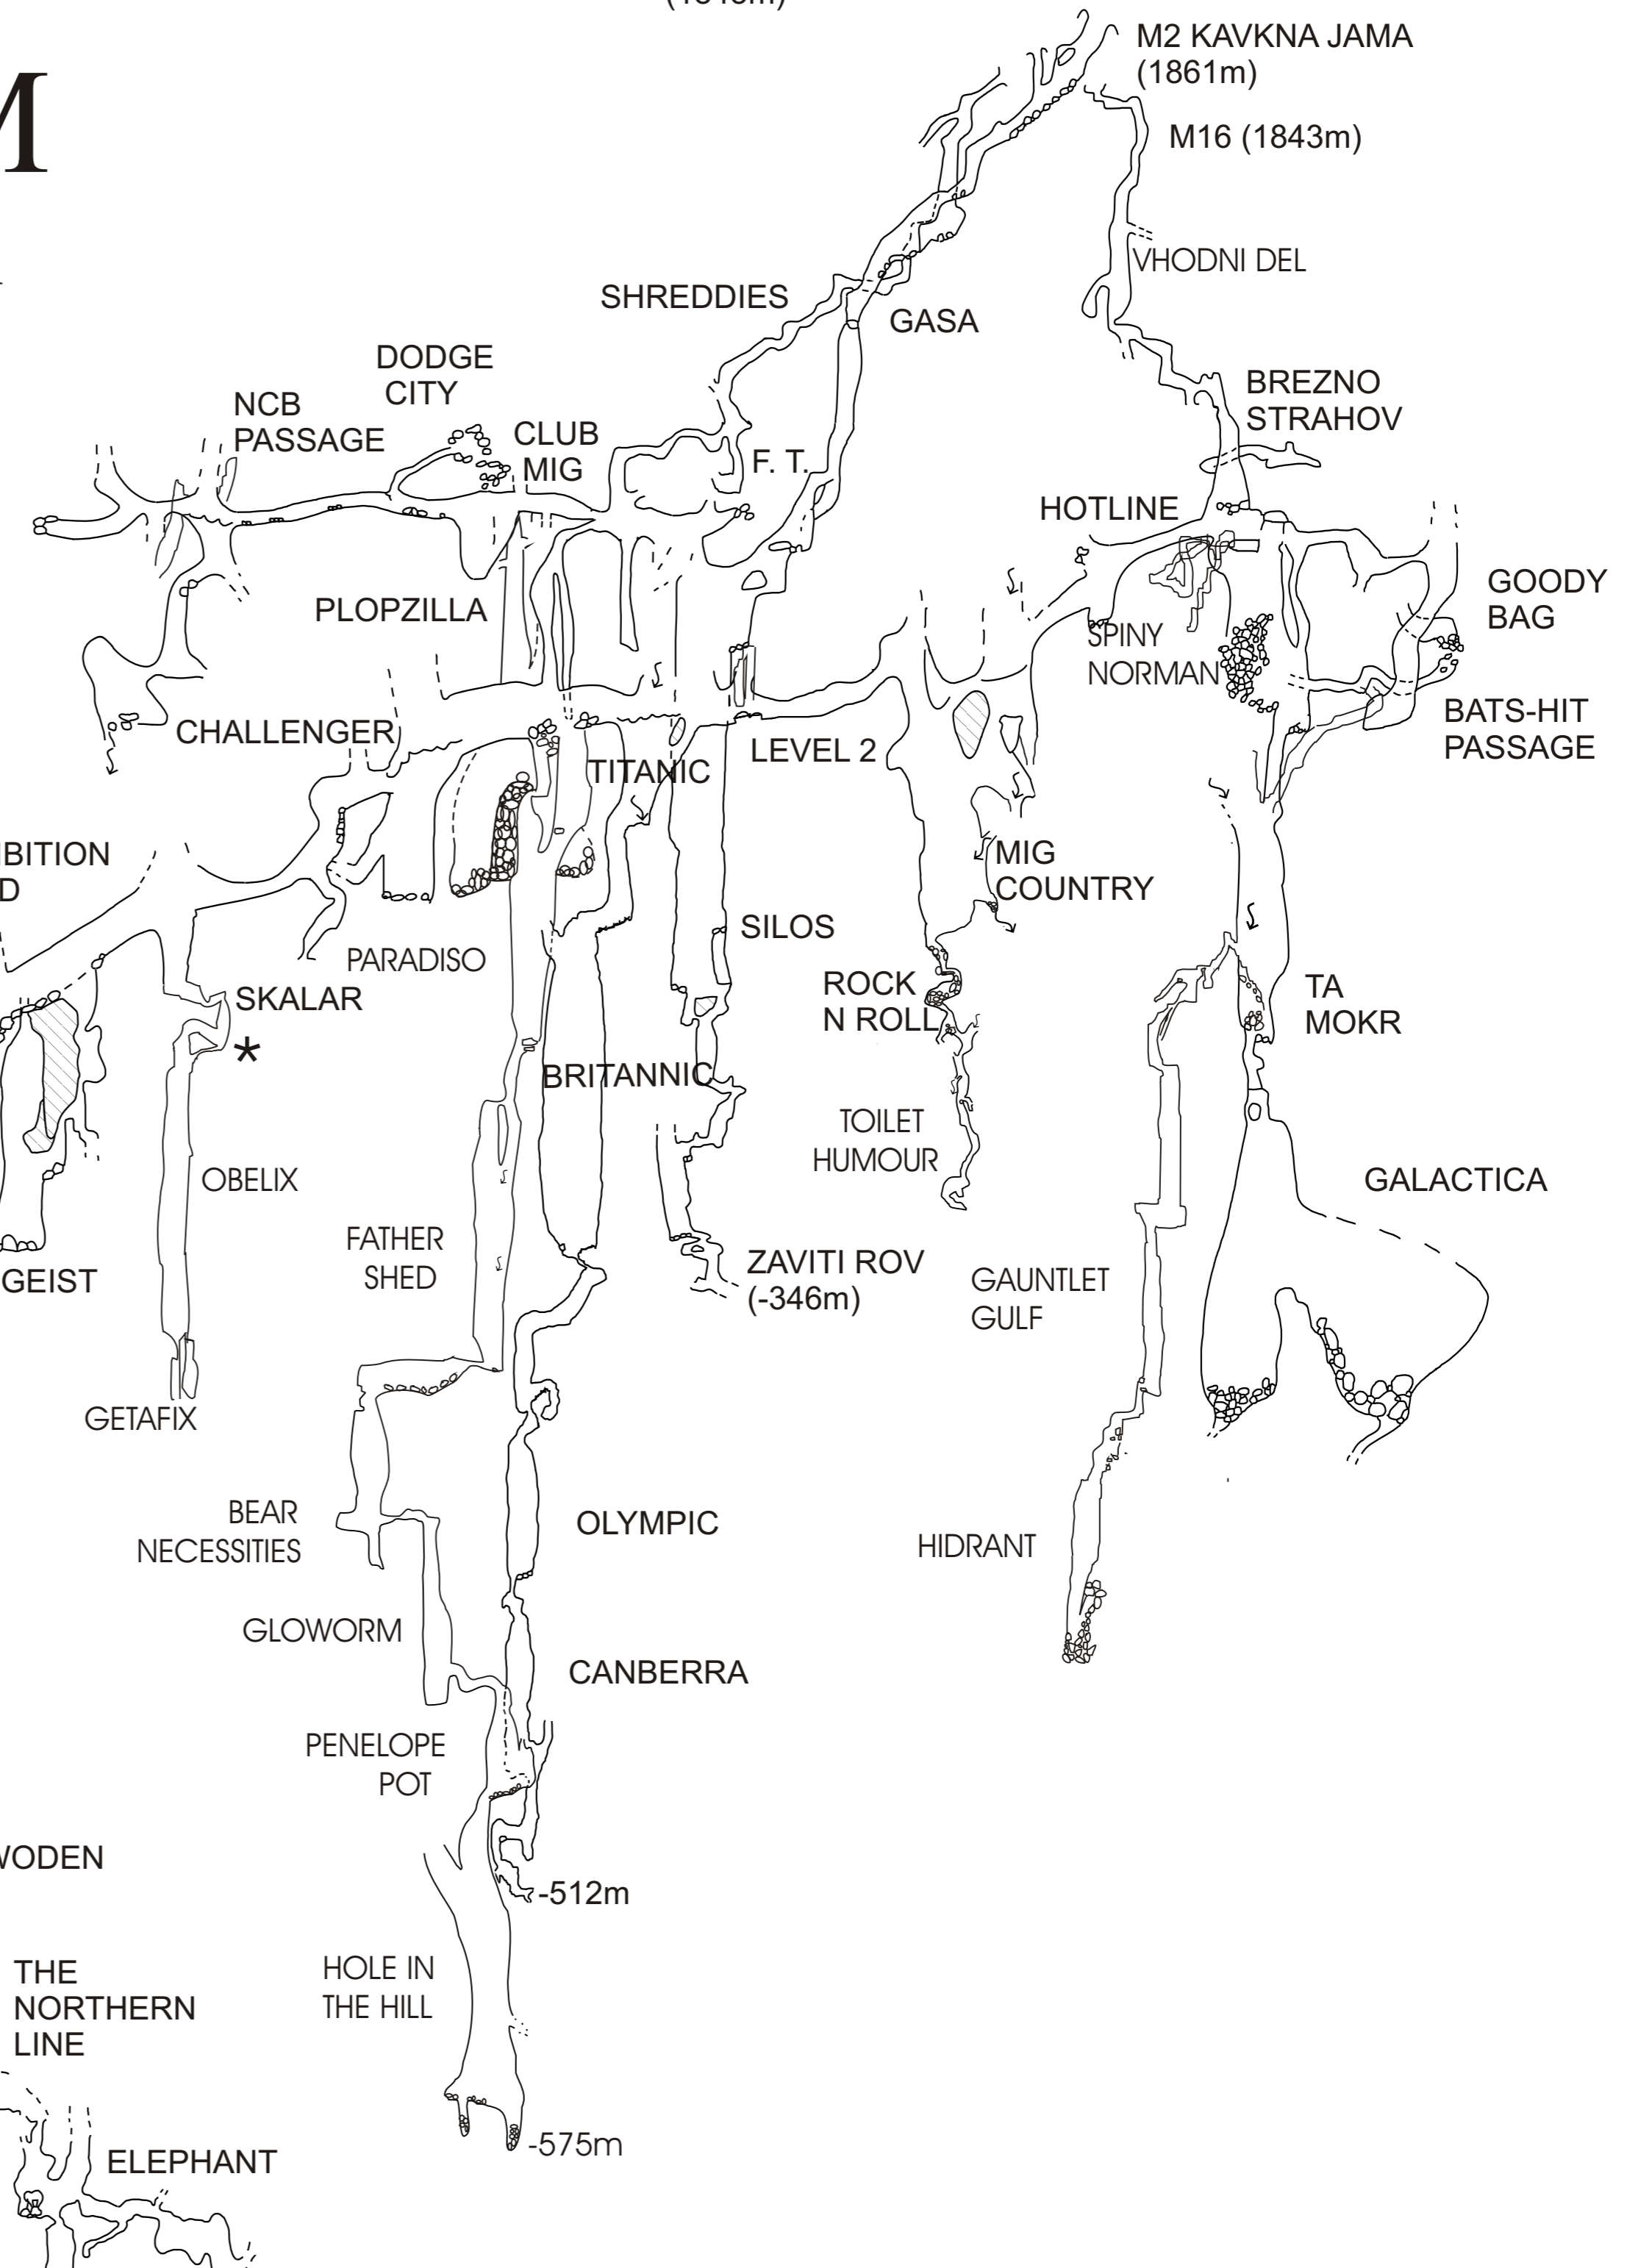

M18 TORN T-SHIRT (1845m)

MIGOVEC SYSTEM

TOLMIN, JULIAN ALPS, SLOVENIA

ALT 1861m, DEPTH -970m, LENGTH 11.49 km.

Imperial College Caving Club
Jamarska Sekcija Planinskega
Društva Tolmin 1994-2007

SURVEYED TO BCRA GRADE 4B

WEST-EAST PROJECTION

SCALE IN METRES

PLAN