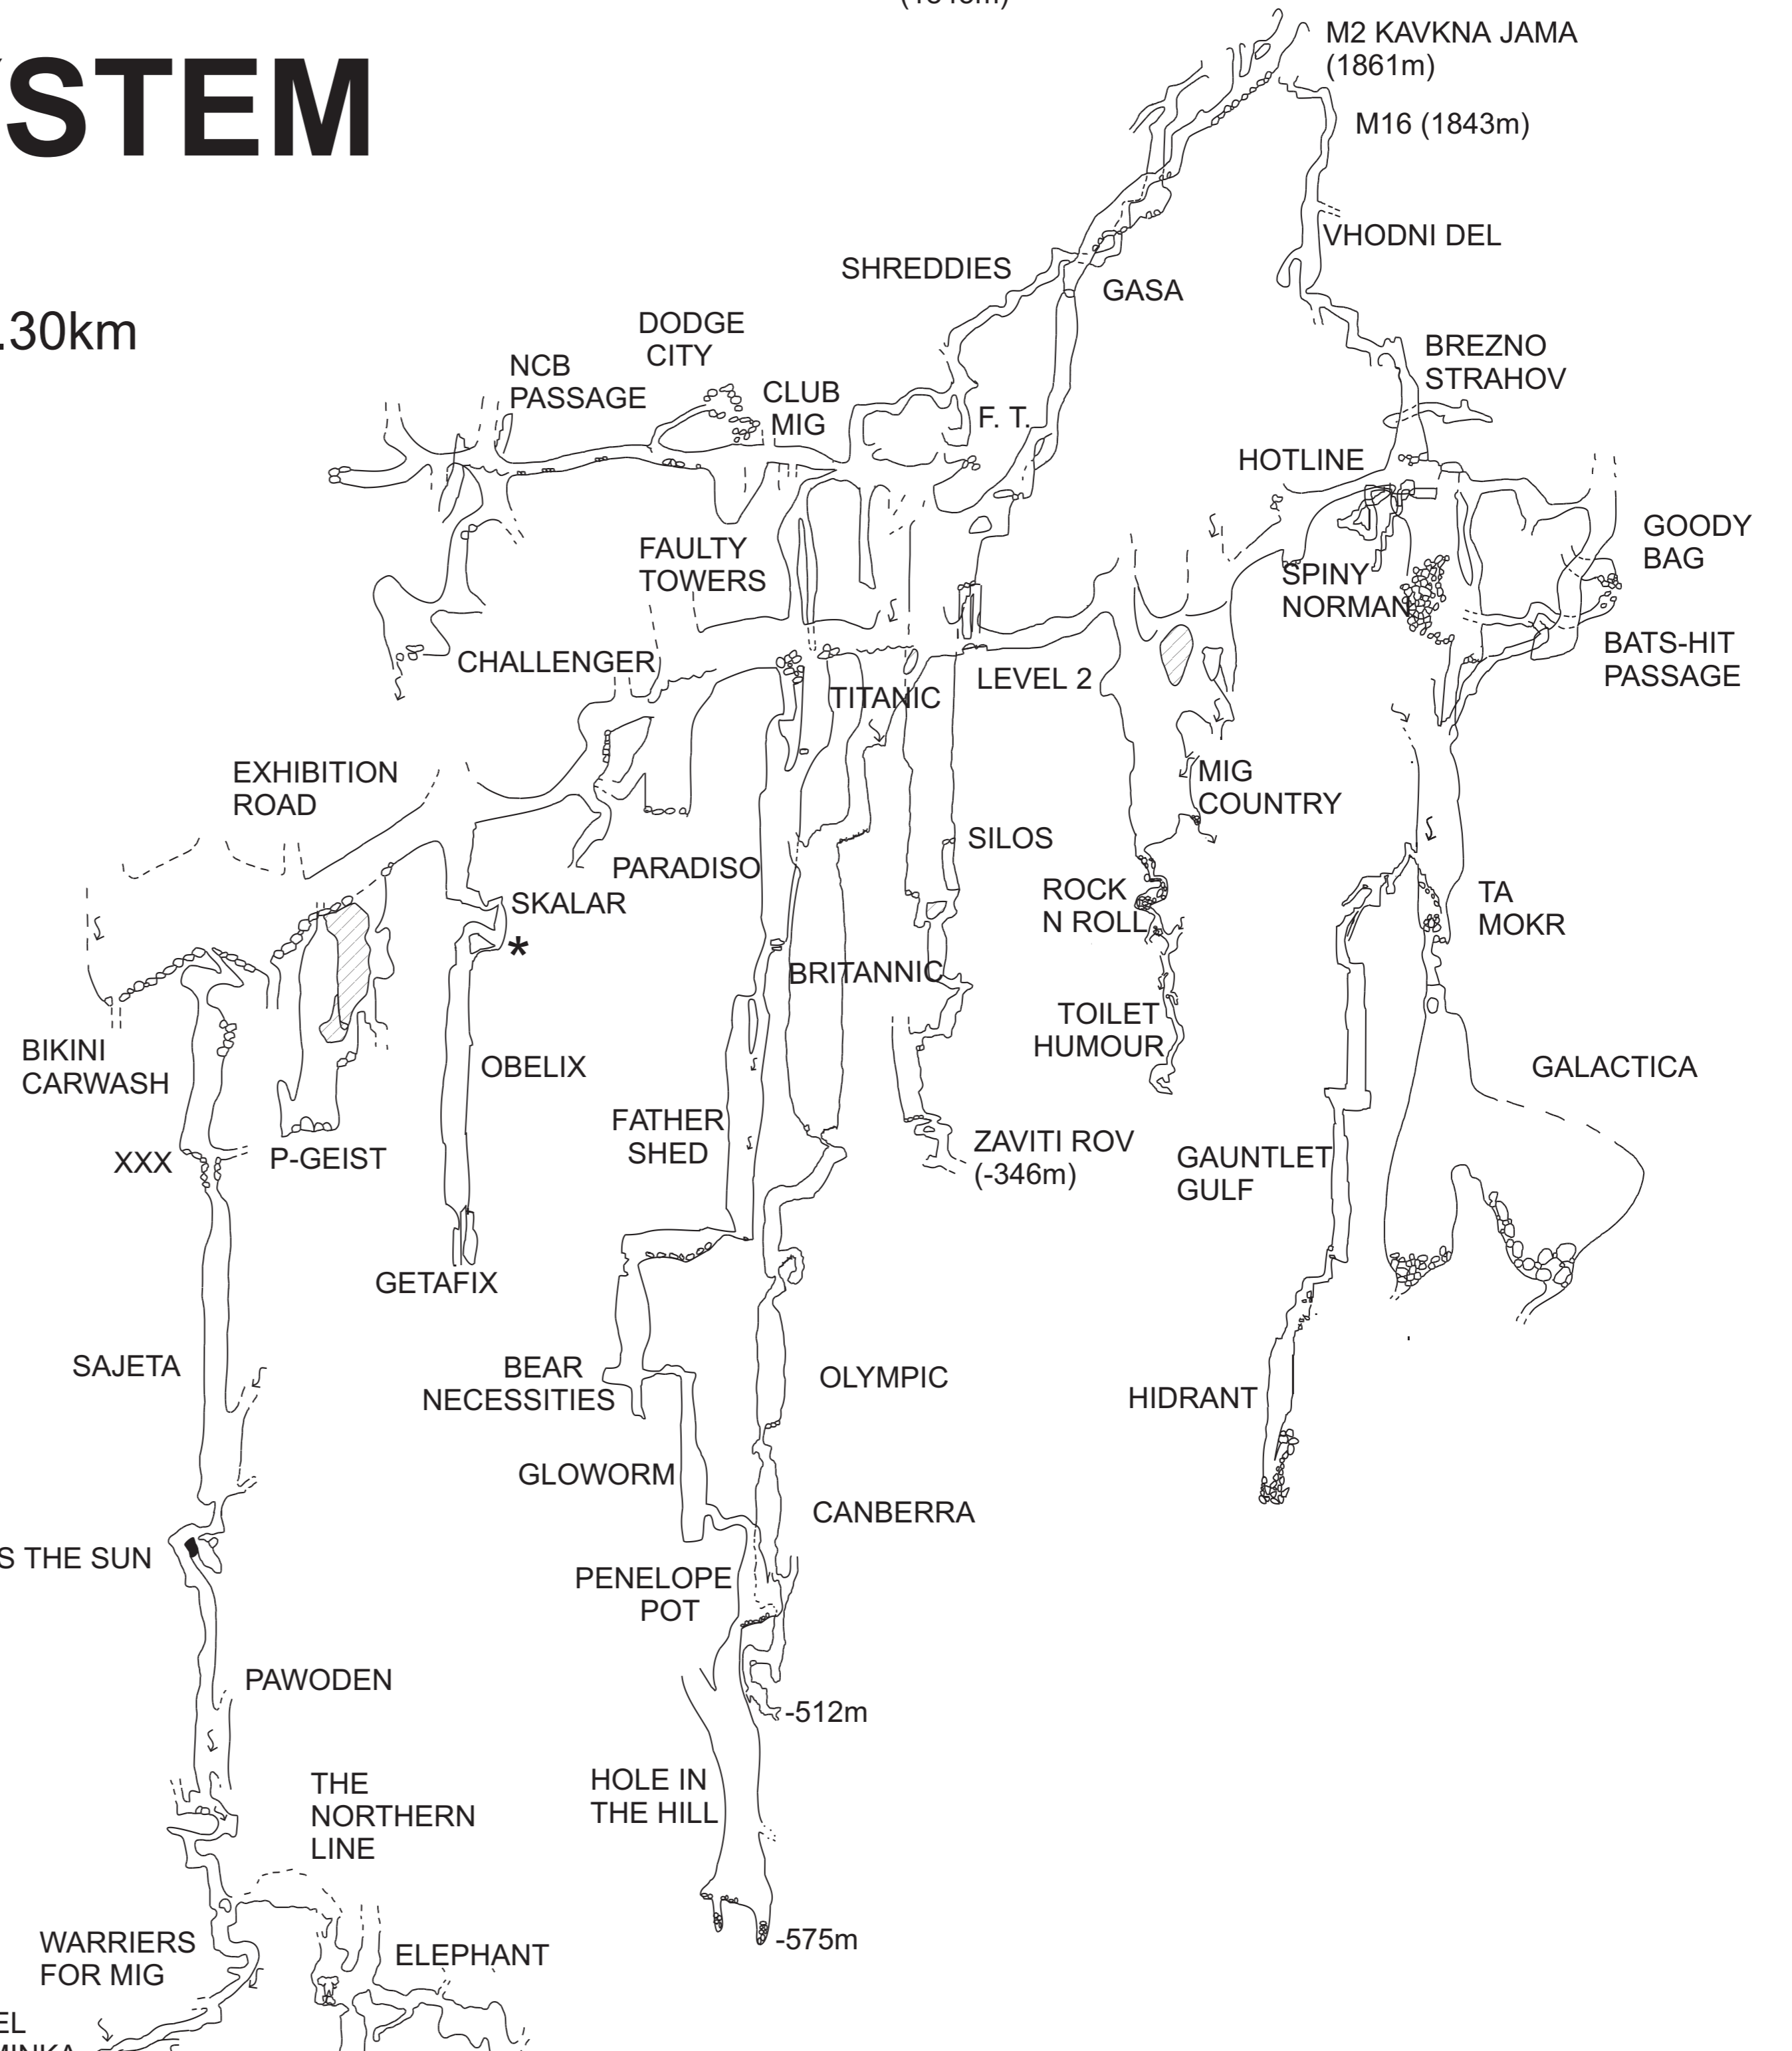

M18 TORN T- SHIRT
(1845m)

MIGOVEC SYSTEM

Tolmin, Julian Alps, Slovenia
Alt 1861m, Depth -970m, Length 11.30km

Imperial College Caving Club
Jamarska Sekcija Planinskega
Društva Tolmin 1994-2000
Surveyed to BCRA grade 4B

WEST-EAST PROJECTION

SCALE IN METRES

PLAN